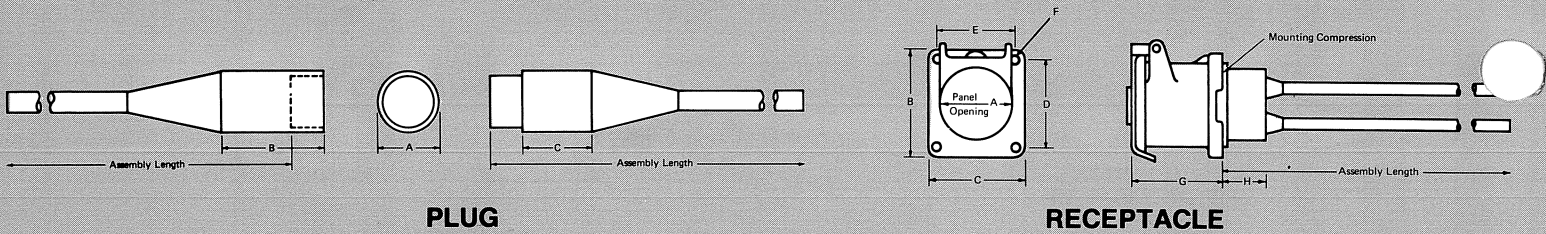

Round Connectors

PLUG

RECEPTACLE

No. of Cont.	ELECTRICAL DATA		DESCRIPTION	DIMENSIONS (Approx. Inches)	PLUG PART NUMBERS			RECEPTACLE PART NUMBERS				Assy. Length Single Cond. Pigtail	DIMENSIONS (Approx. Inches)																
	CABLE AWG	Type			Max Cable Rating Amp	Volts	Polarized By	Type of Seal	A	B	C		Assy. Lgth.	Male	Female	Male	Female	Male	Female	A	B	C	D	E	F	G	H		
SEVEN POLE																													
7	10	SO	18	600	Central Key	Fem. Shroud	2 3/8	3 1/16	4 7/16	28"	X8093-9	X8093-6																	
									10'	X8093-40	X8093-42			X8093-10	X8093-7	12"	2 3/8	3 1/4	3 3/4	2 5/8	2 5/8	9/32	2 1/2	1					
EIGHT POLE																													
8	18	SO	5	600	Central Key	Full Male Shroud	1 3/8	1 3/4	1 1/16	28"	X8129-8	X8129-4																	
									10'	X8129-27	X8129-29			X8129-10	X8129-6	14"	1 3/8	2	2	1 1/2	1 1/2	7/32	2 7/16	5/8					
8	10	SO	18	600	Central Key	Fem. Shroud	2 3/8	3 1/16	4 7/16	28"	X8094-8	X8094-10																	
									10'	X8094-63	X8094-65			X8094-6	X8094-4	14"	2 3/8	3 1/4	3 3/4	2 5/8	2 5/8	9/32	2 1/2	1					
NINE POLE																													
9	10	Control	18	600	Pin Size	Fem. Shroud	2 3/8	1 11/16	3 3/8	28"	X8091-15	X8091-14																	
									10'	X8091-31	X8091-33			X8091-19	X8091-18	14"	2 3/8	3 1/4	3 3/4	2 5/8	2 5/8	9/32	2 1/2	1					
TEN POLE																													
10	10	Control	15	600	Central Key	Fem. Shroud	2 3/8	2 15/16	4 7/16	28"	X8097-13	X8097-12																	
									10'	X8097-74	X8097-76			X8097-17	X8097-16	14"	2 3/8	3 1/4	3 3/4	2 5/8	2 5/8	9/32	2 1/2	1					
TWELVE POLE																													
12	16	Control	5	600	Central Key	Fem. Shroud	1 5/8	2 1/4	2 9/16	28"	X8100-4	X8100-5																	
									10'	X8100-32	X8100-34			X8100-7	X8100-6	14"	1 3/4	2 1/2	2 1/4	2	1 3/4	7/32	2 3/16	1 3/16					
12	12	Control	20	600	Central Key	Fem. Shroud	2 3/8	—	4	28"		X8402-31																	
									6'		X8402-2																		
									10'		X8402-32																		
12	10	Control	15	600	Central Key	Fem. Shroud	2 3/8	1 5/8	3 3/8	28"	X8101-12	X8101-27																	
									10'	X8101-127	X8101-129			X8101-28	X8101-11	14"	2 3/8	3 1/4	3 3/4	2 5/8	2 5/8	9/32	2 1/2	3/4					
SIXTEEN POLE																													
16	12	Control	10	600	Central Key	Fem. Shroud	3	2 29/32	3	30"	X8431-29	X8431-8																	
									6'	X8431-115	X8431-117			X8431-12	X8431-32	20"	2 3/8	3 1/4	3 3/4	2 5/8	2 5/8	9/32	2 1/2	1/2					
TWENTY POLE																													
20	16	Control	7	600	Central Key	Fem. Shroud	3	2 29/32	3	28"	X8753-2	X8753-1																	
TWENTY FOUR POLE																													
24	16	Control	7	600	Central Key	Fem. Shroud	3	3 15/16	3 3/8	24"	X8441-16	X8441-61																	
									10'	X8441-60	X8441-63			X8441-30	X8441-18														
TWENTY SIX POLE																													
26	14	Control	10	600	Body Index	Full Male Shroud	2 3/8	2 1/2	—	9'	X8905-4	X8905-18																	
									12'	X8905-5																			
									18'	X8905-1																			